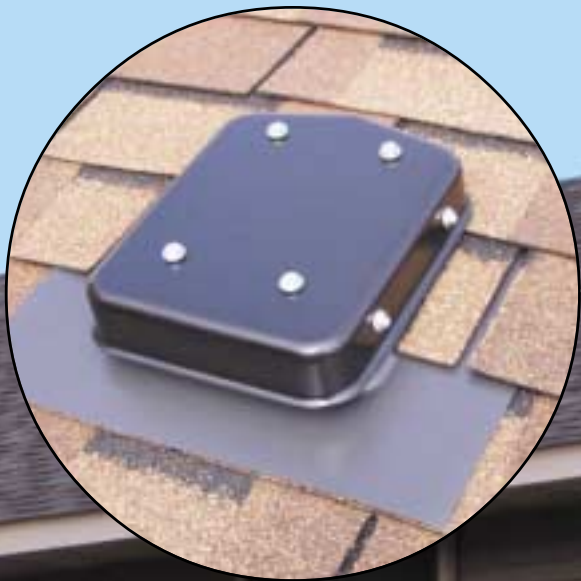

Will you make the right choice for *Your Home*?

Build Satellite Options Into *Every Home* (NEW & EXISTING)

- Protect Your Home and Investment Property
- Prevent Damage to Roof & Siding Materials
- Great for Condos and Housing Developments
- Easily Install & Remove Dish or Antenna
- Prevent Mold Caused by Leaking Roofs
- Eliminate Exposed Exterior Wiring
- Installs & Looks Like a Roof Vent

Your First Thought

Tested in excess of 100mph winds

Commdeck is a communications mounting system to be used on new and existing homes. It provides superior strength without damaging the roof. It can be used to pre-wire your home for the future, or to complete dish or antenna installation today. Properly installed, the Commdeck will provide a weather-tight mounting platform.

Commdeck benefits: homeowners, landlords/tenants, builders/roofers, and satellite installers.

- Powder coated finish
- Weather tight seamless construction
- Stamped 18 gauge galvanized steel
- Comes with complete hardware package and installation instructions